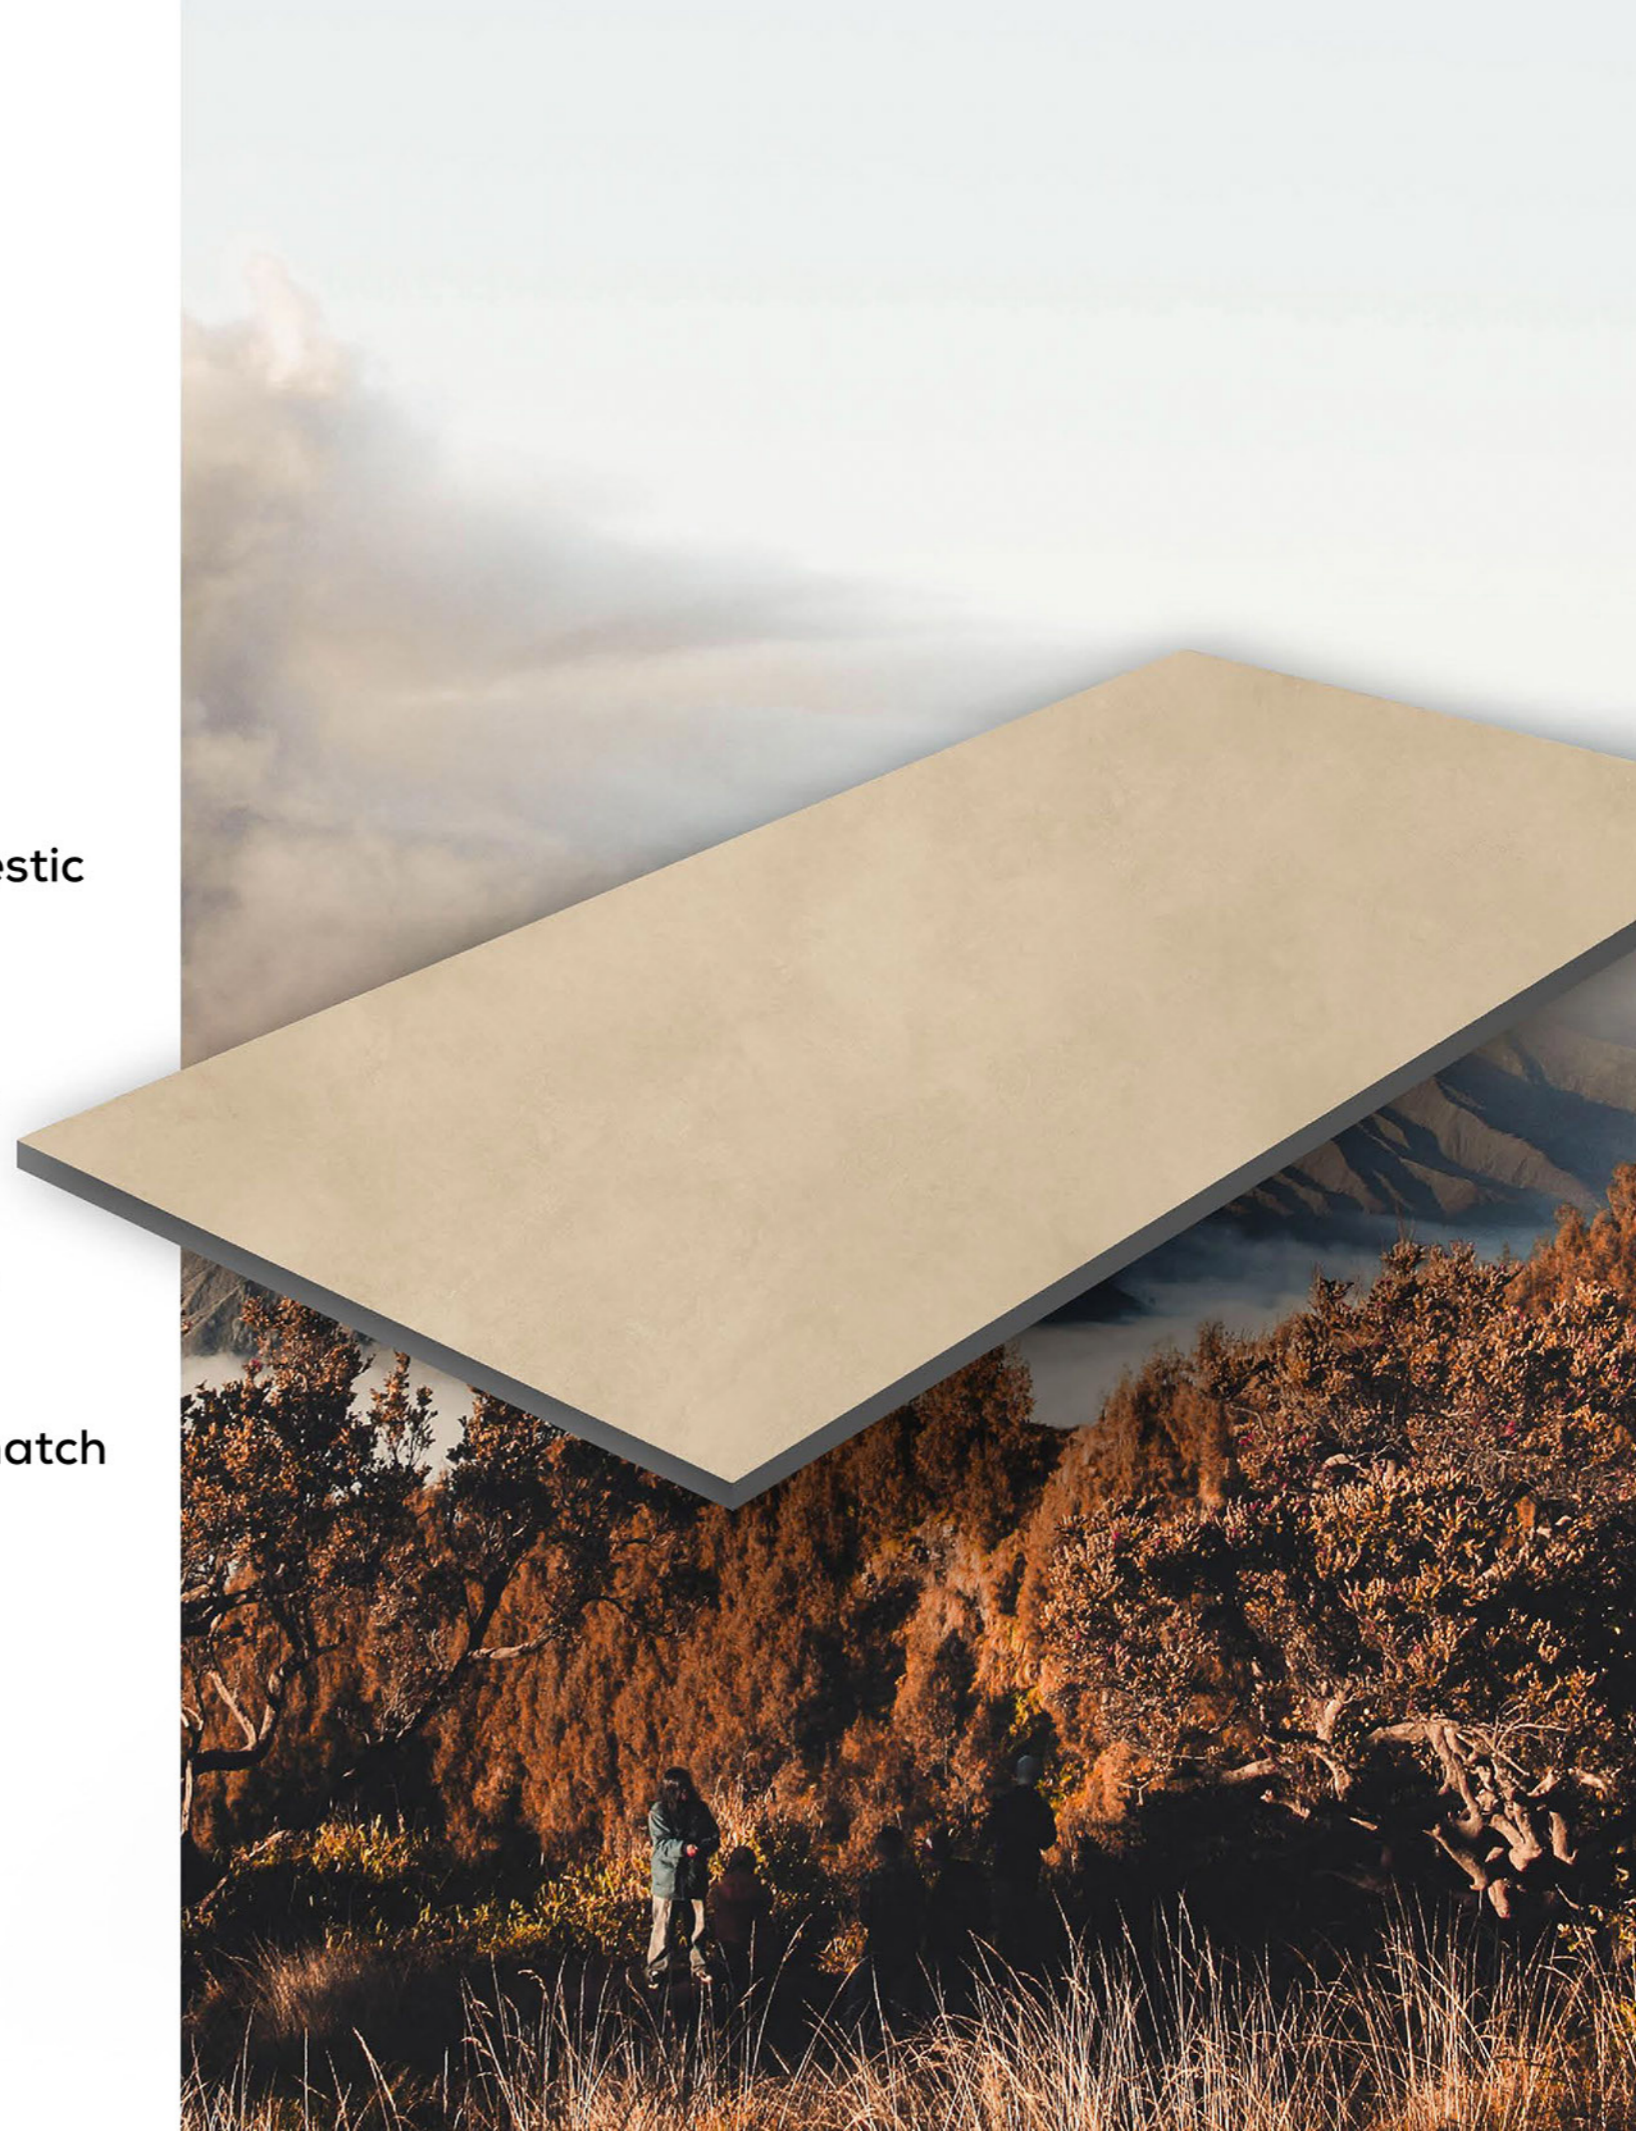

Our Company is the perfect flooring and wall decor solution for your home. It is designed around every domestic needs.

It withstands high traffic, wear and tear and scratches without losing that great look of finish. Our range of tiles consists of gvt tiles.

We are committed to delight customers with world class ceramic products and services, make our synonymous with best quality and set new benchmarks of excellence for all stakeholders. Our tiles designed to match almost any interior or exterior theme or design.

They not only add to the decor of an environment but also deliver exceptional durability.