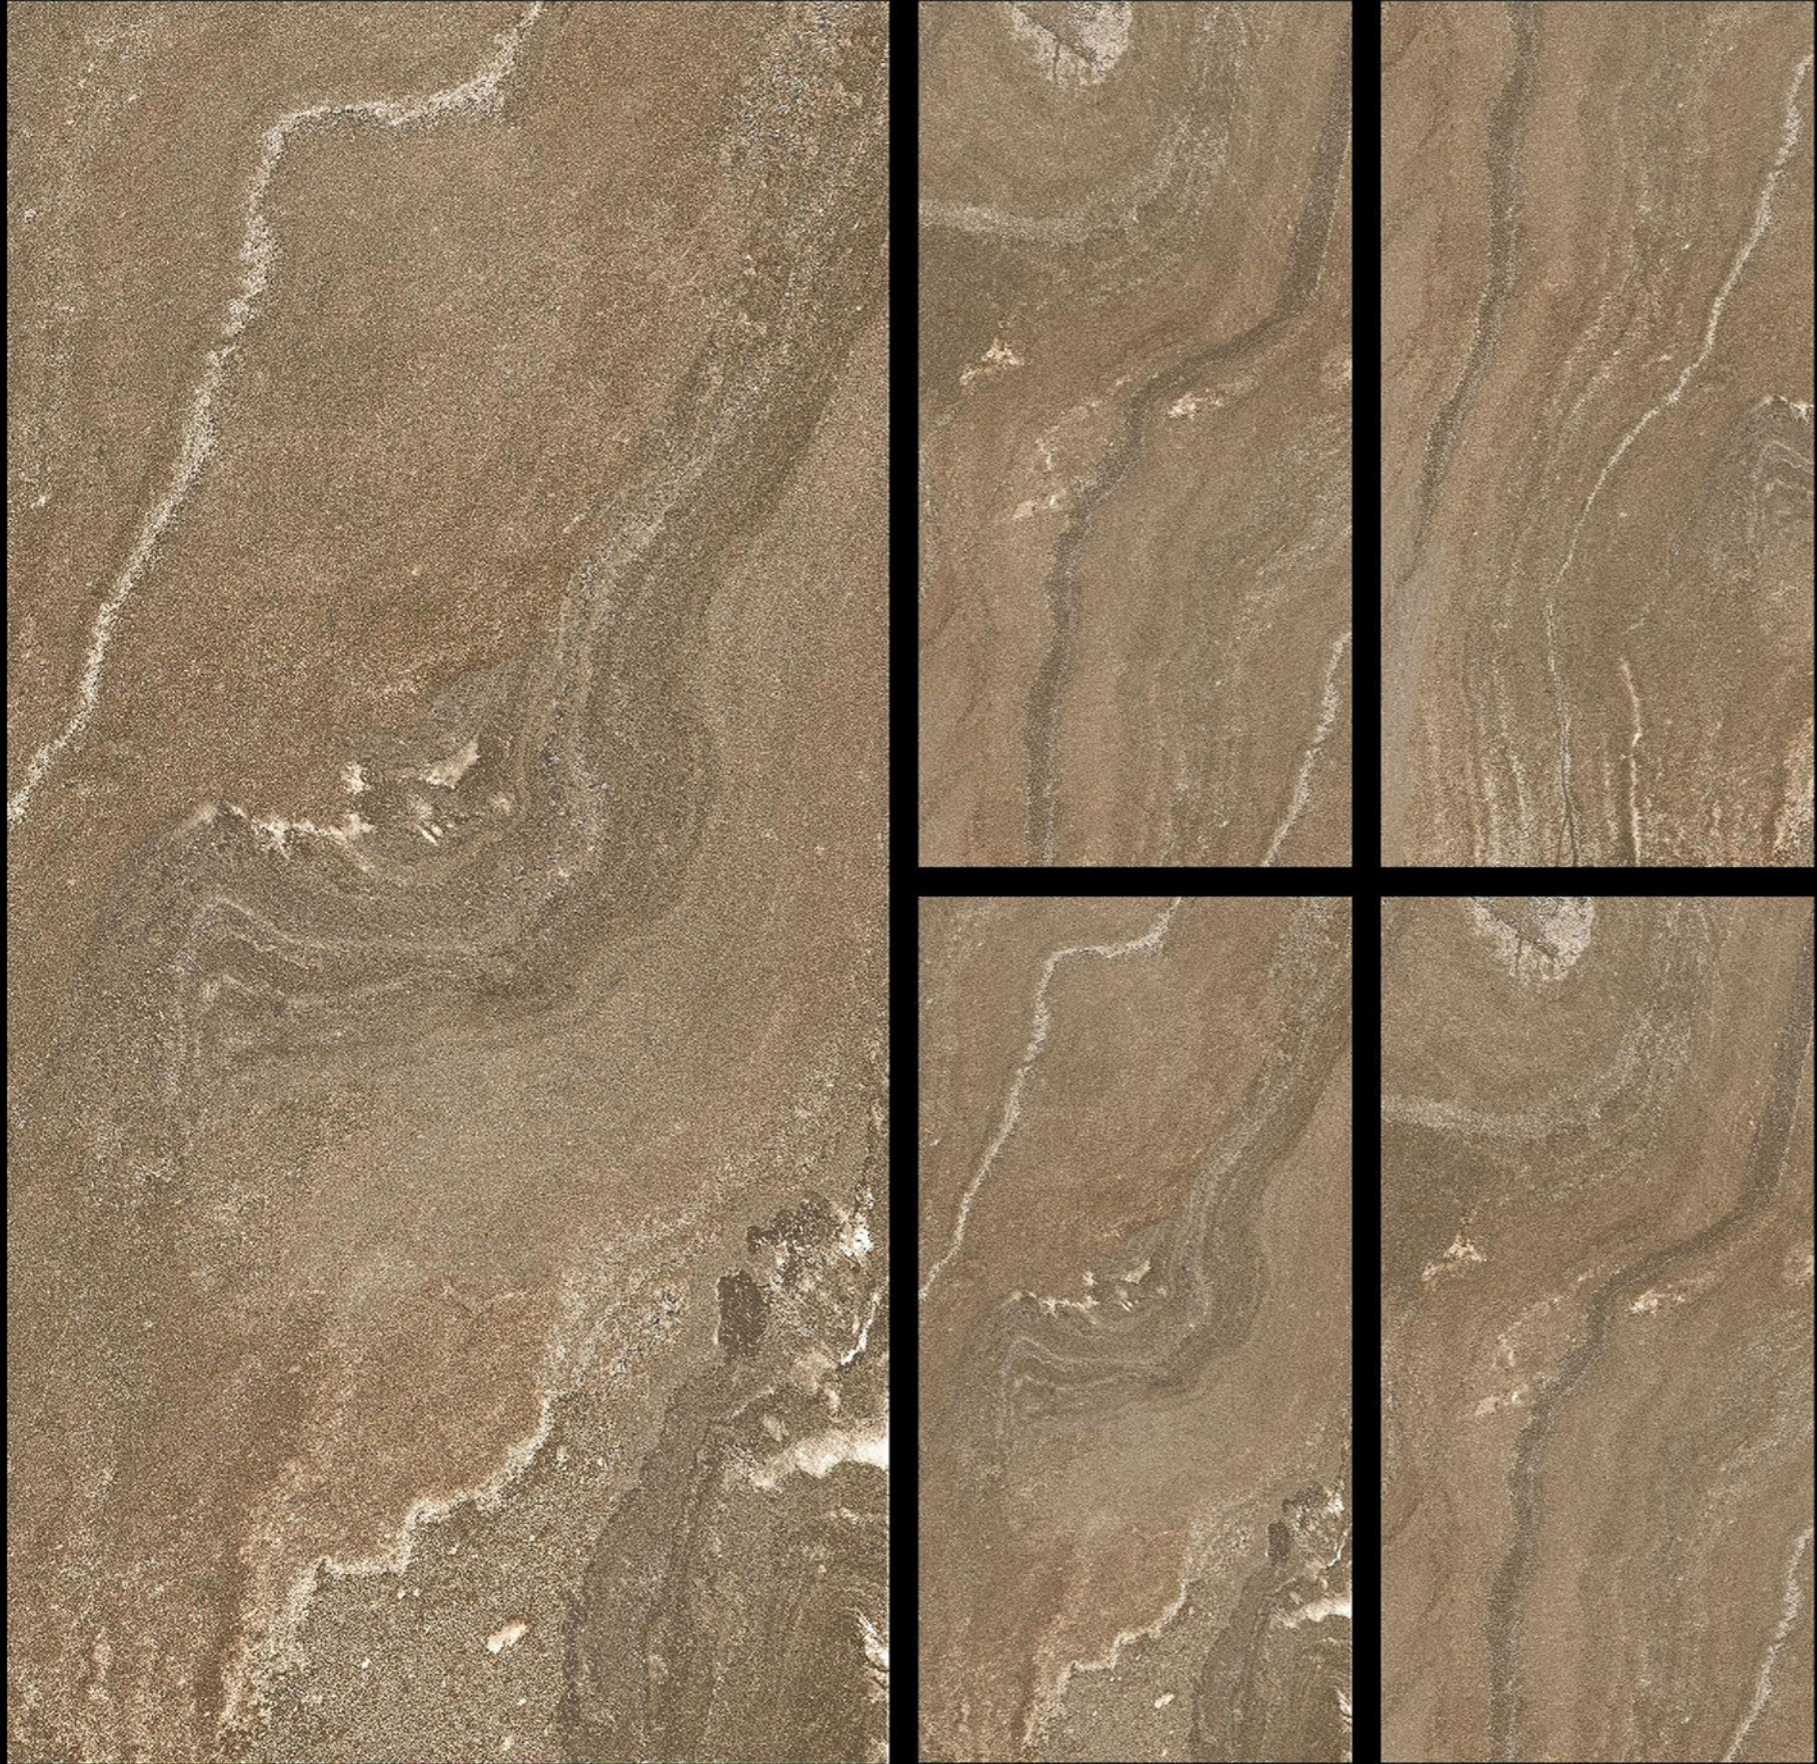

Product No
VINTAGE SAND

Product Size
600x1200mm

Finish
Matt

Random
3 Phase

**SLIP
RESISTANT**

**ECO
FRIENDLY**

**HIGH
STRENGTH**

**CHEMICAL
RESISTANT**

**STAIN
RESISTANT**

**EASY
TO CLEAN**