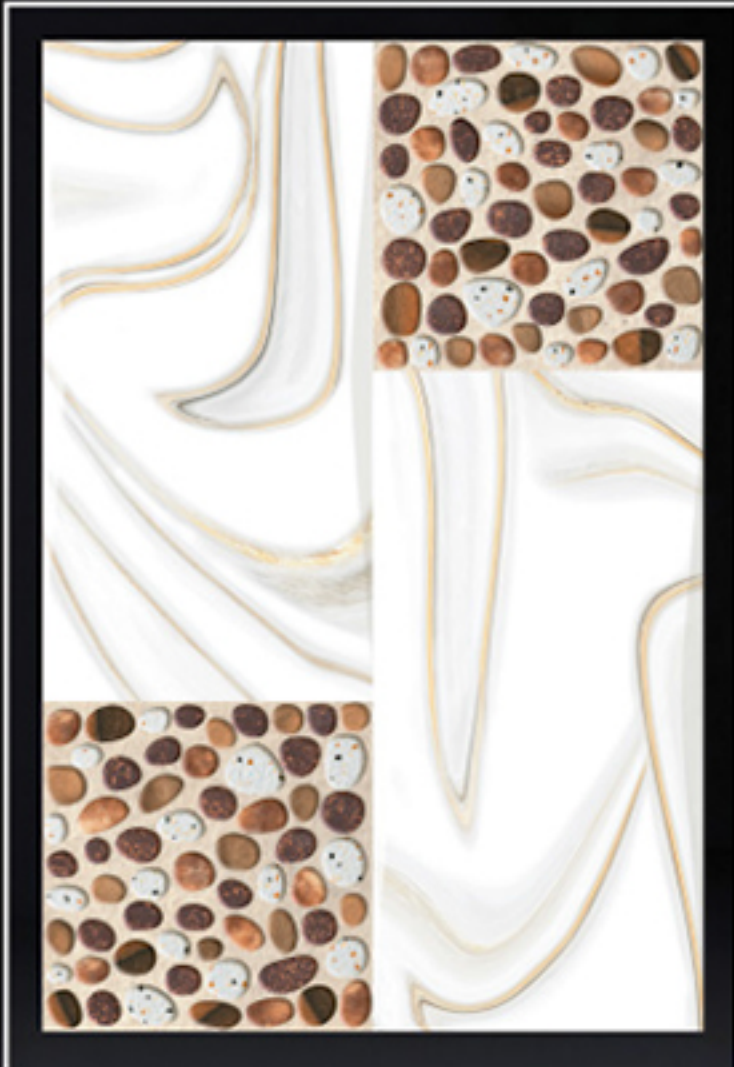

N
TILES
Desh Ki Shaan

Its all about with *Nature...*

Digital
Wall Tiles
300 x 450 mm

N TILES

Desh Ki Shaan

Reflected
Beauty

Digital Wall Tiles

300X450MM