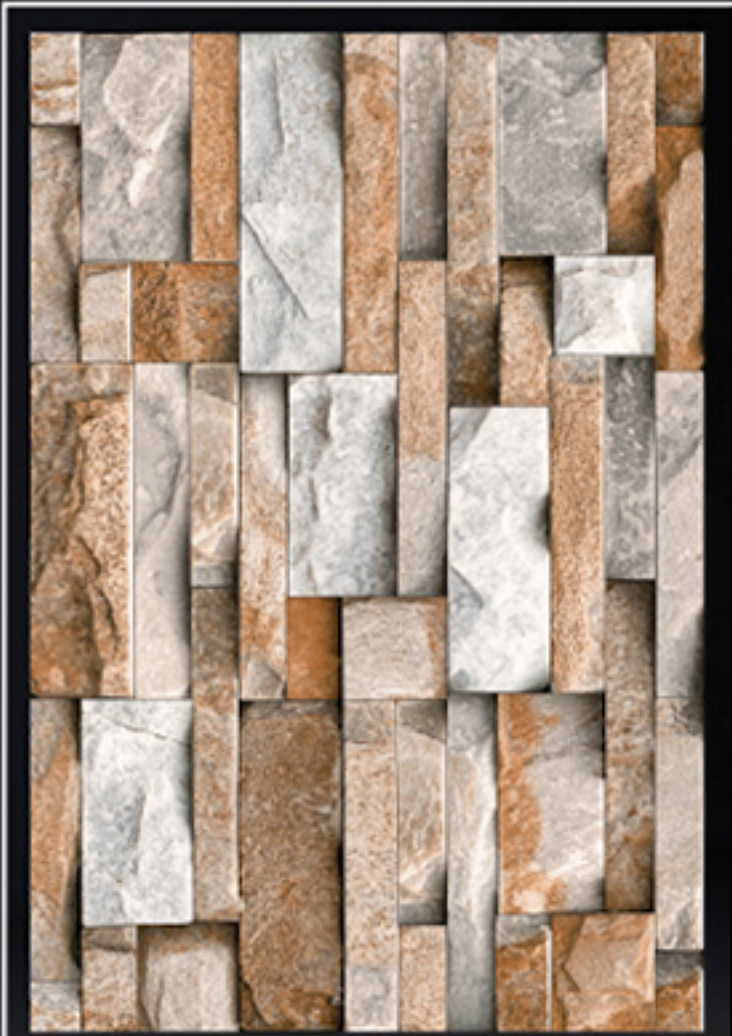

Digital Wall Tiles

300X450MM

MATT - 3539

GLOSSY - 4105

N TILES

Desh Ki Shaan

Reflected
Beauty

Digital Wall Tiles