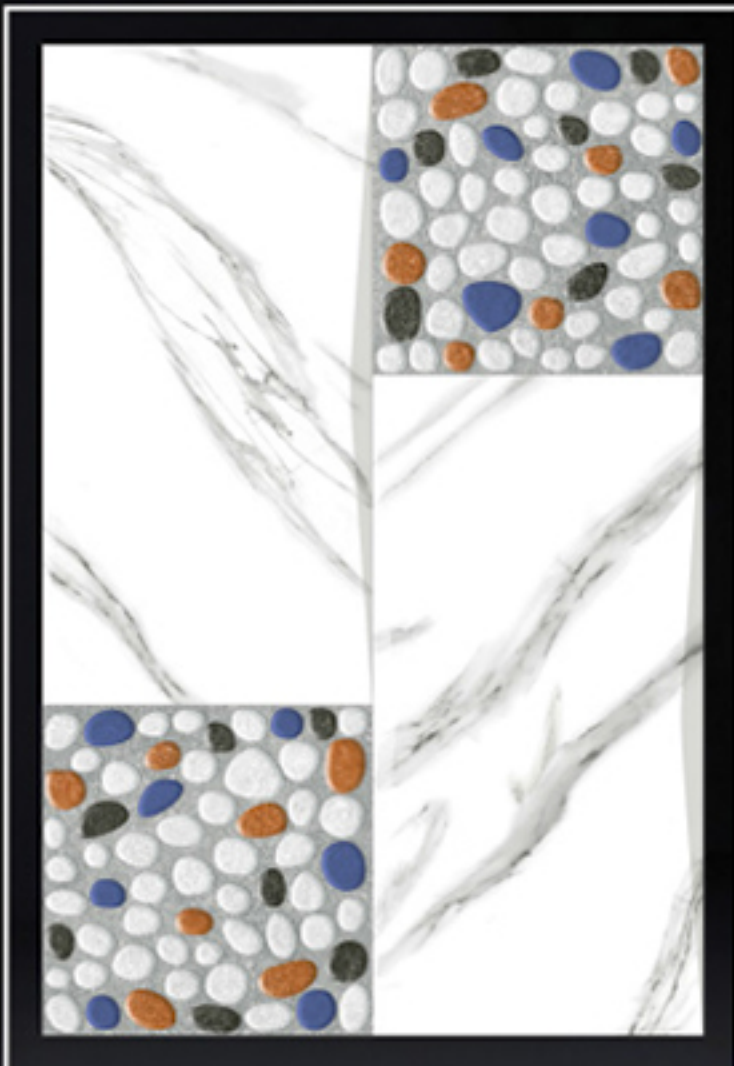

N TILES

Desh Ki Shaan

Reflected
Beauty

Digital Wall Tiles

300X450MM

MATT - 3567

GLOSSY - 4133