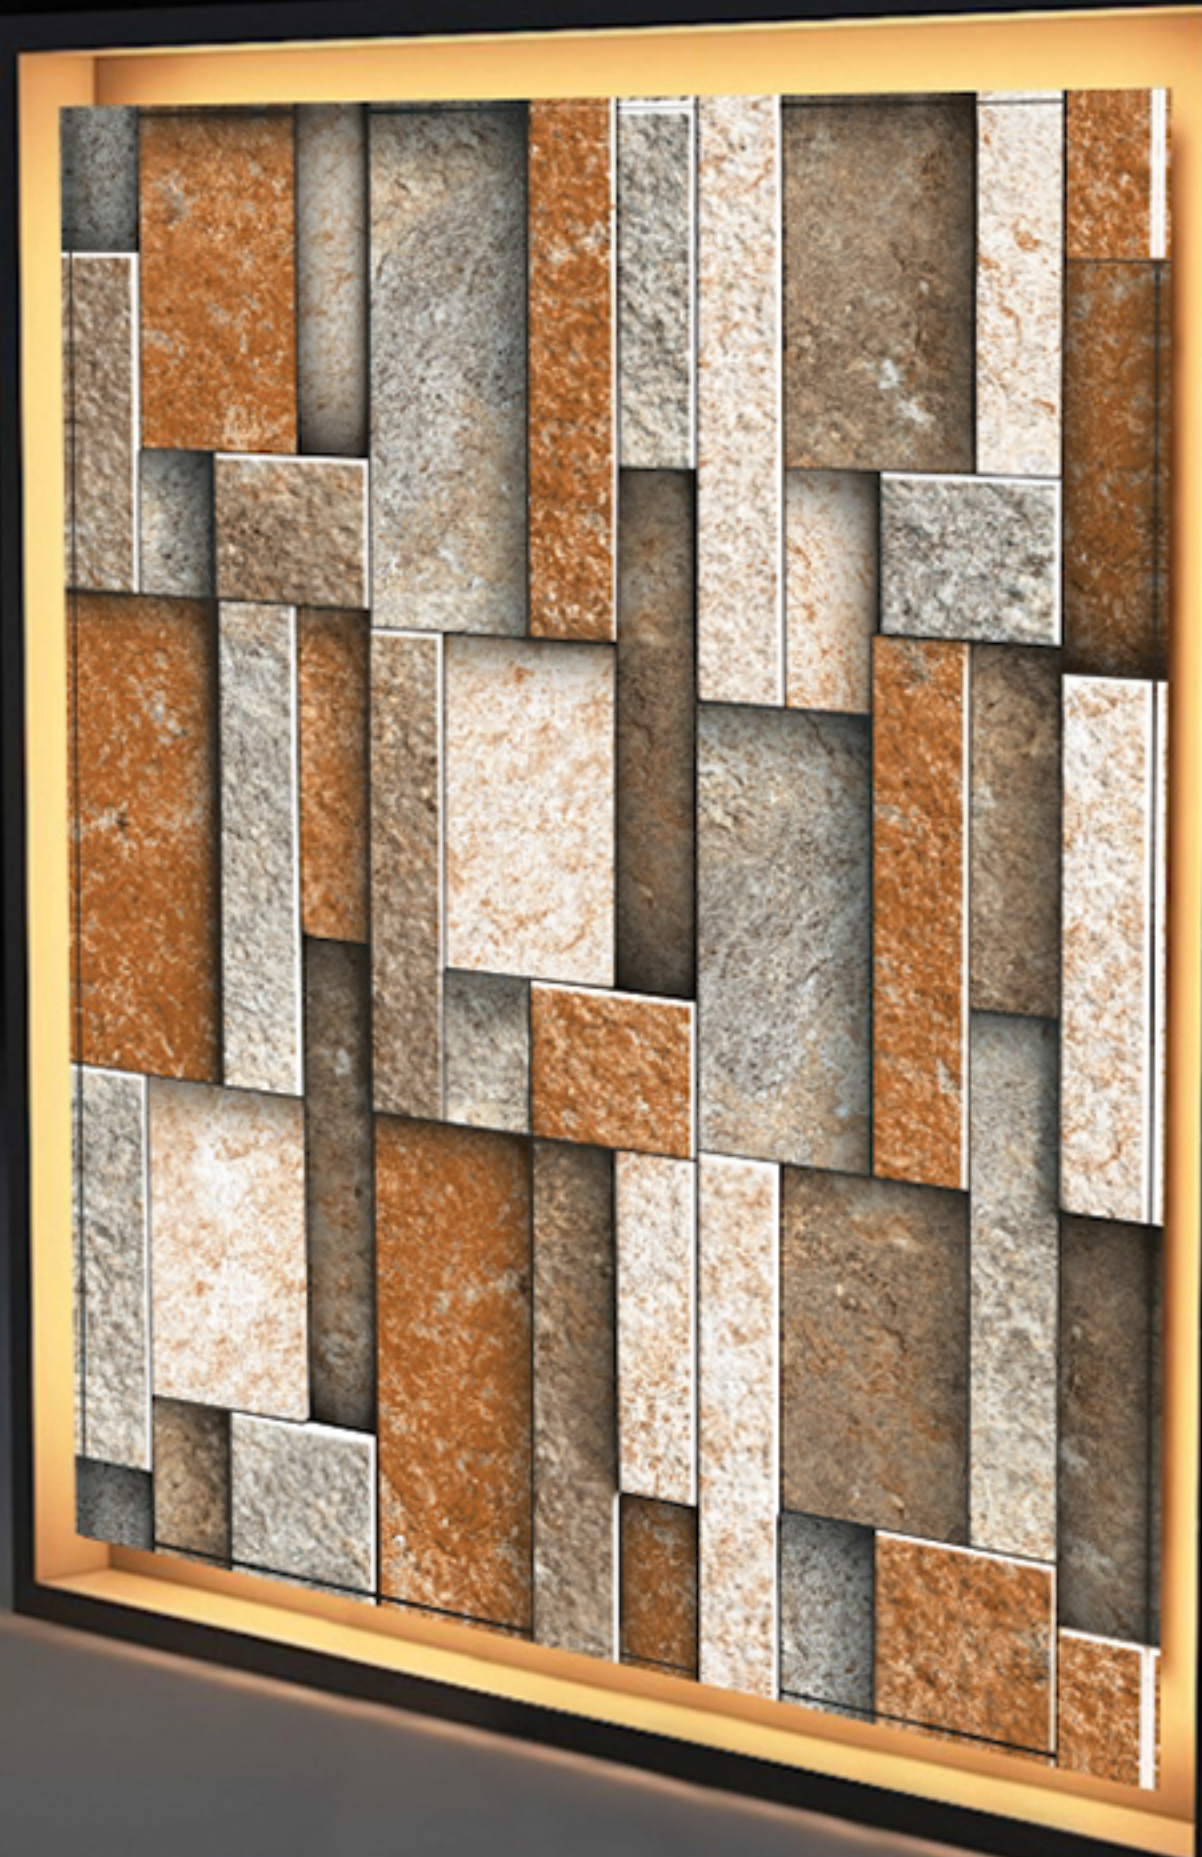

N TILES

Desh Ki Shaan

Reflected
Beauty

Digital Wall Tiles

300X450MM

MATT - 3534

GLOSSY - 4100

N TILES