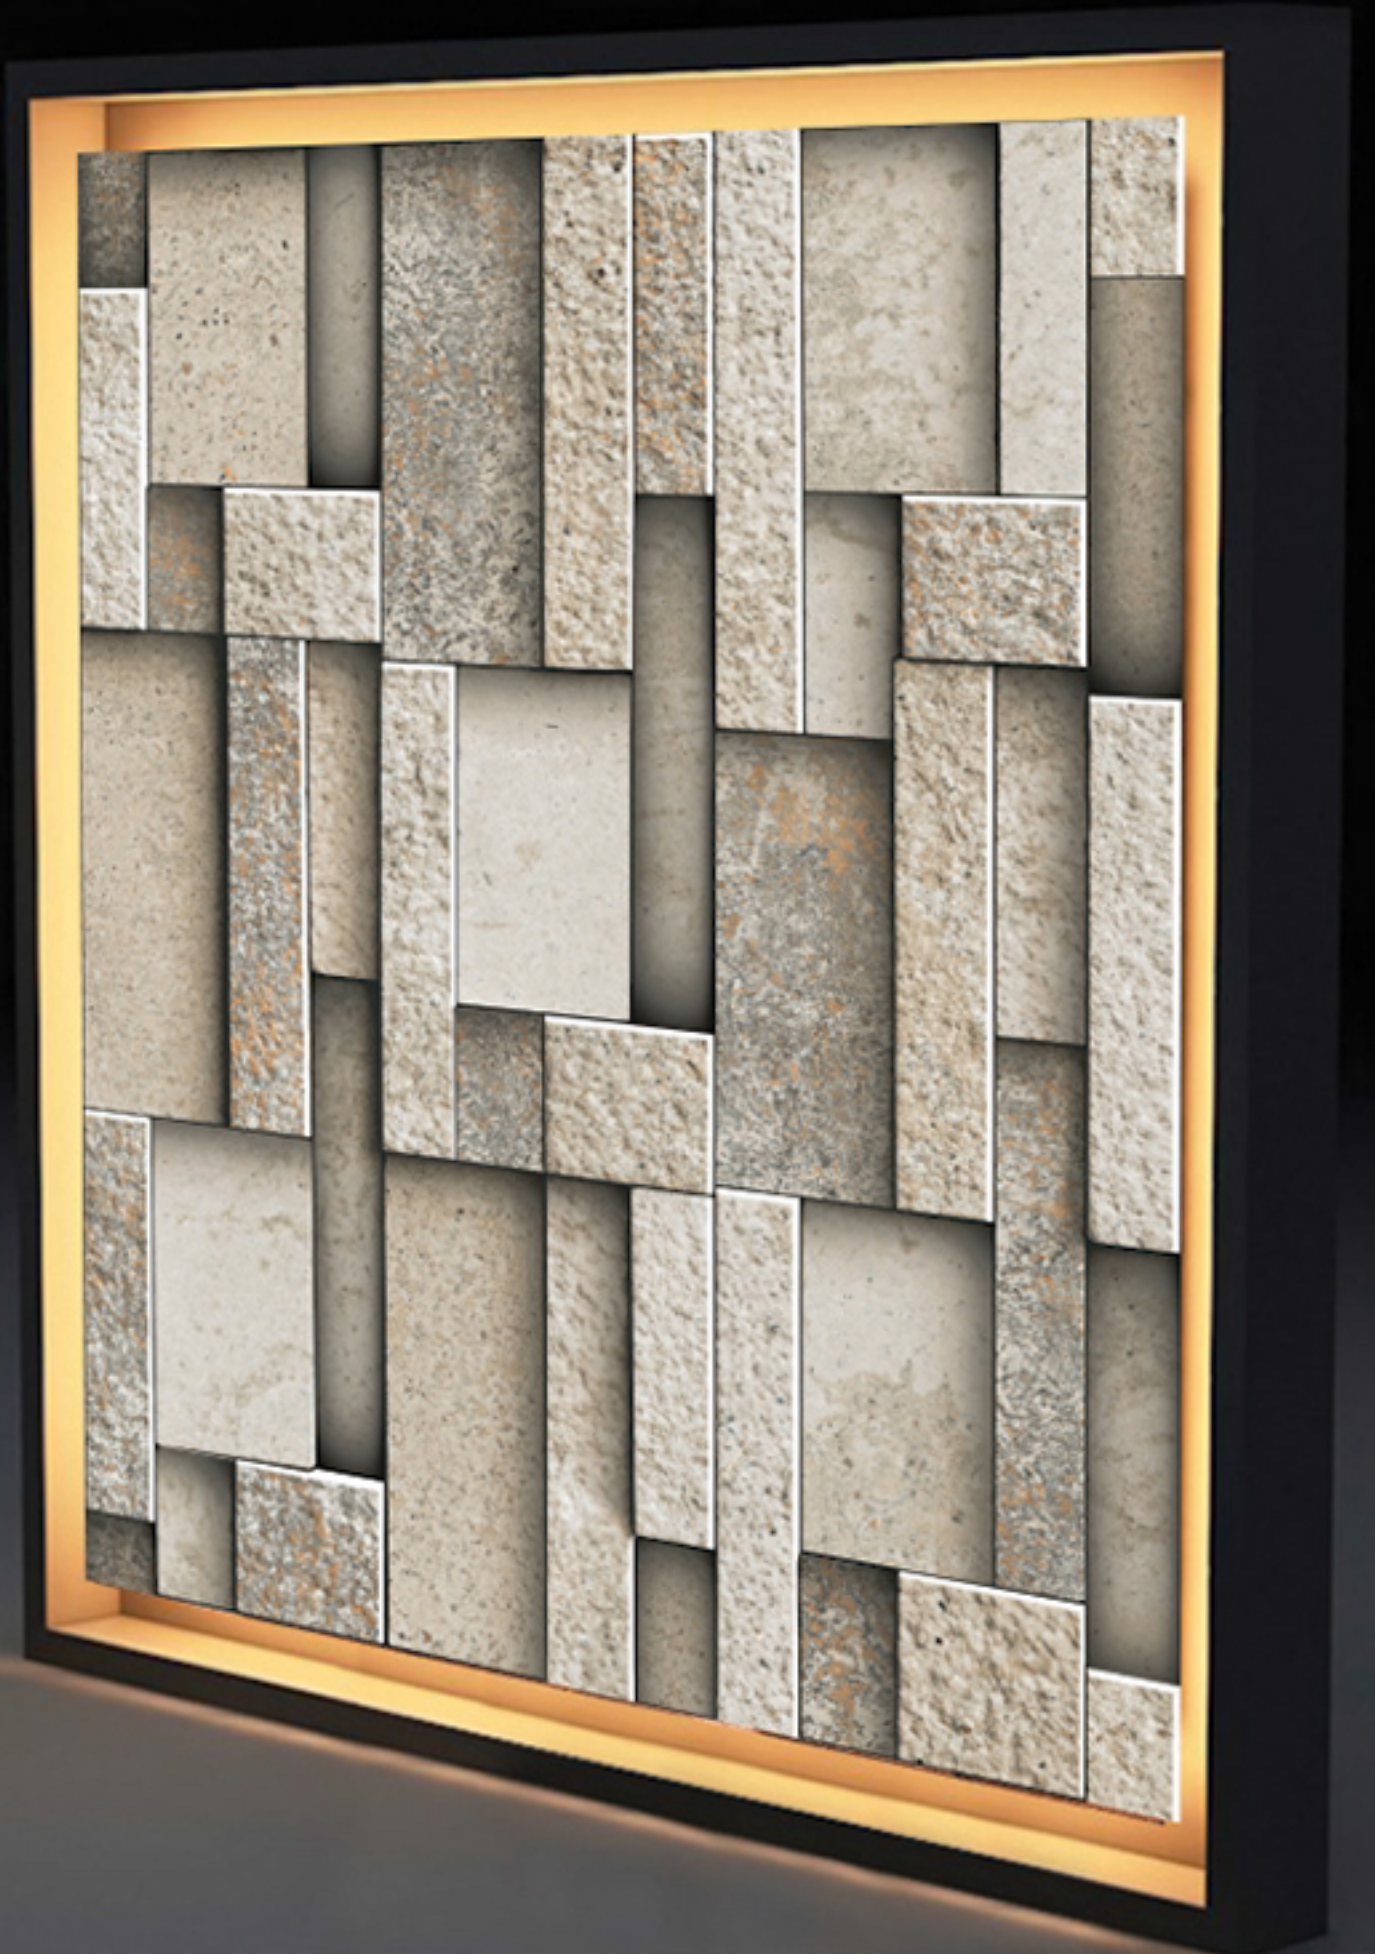

MATT - 3533

GLOSSY - 4099