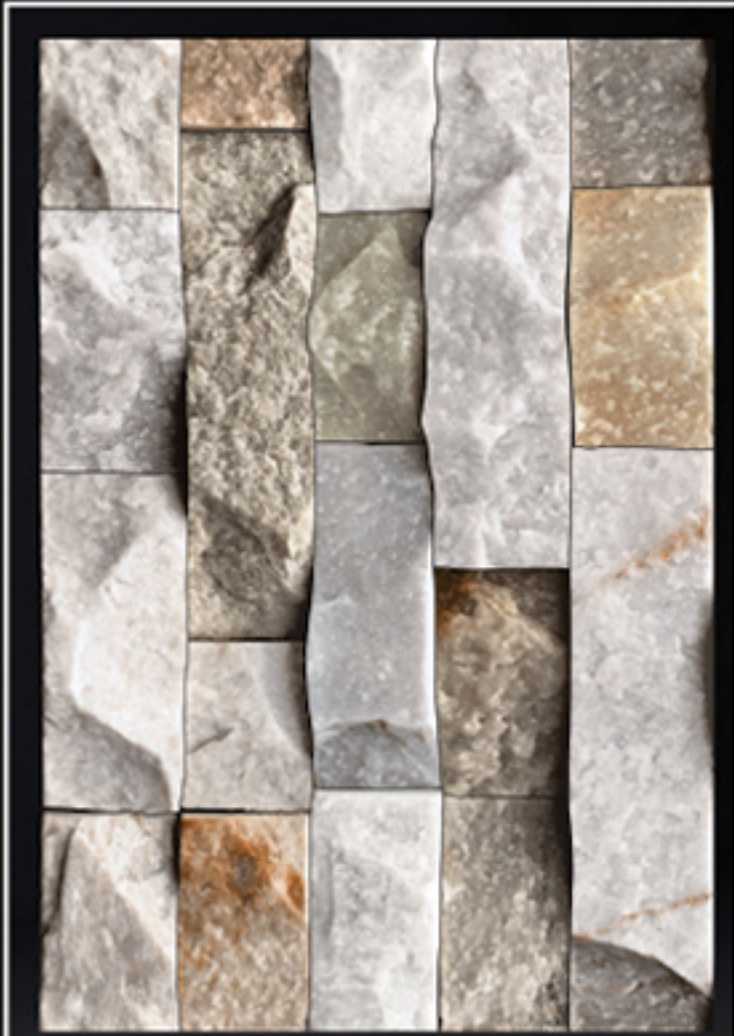

300X450MM

MATT - 3559

GLOSSY - 4125

N TILES

Desh Ki Shaan

Reflected
Beauty

Digital Wall Tiles

300X450MM