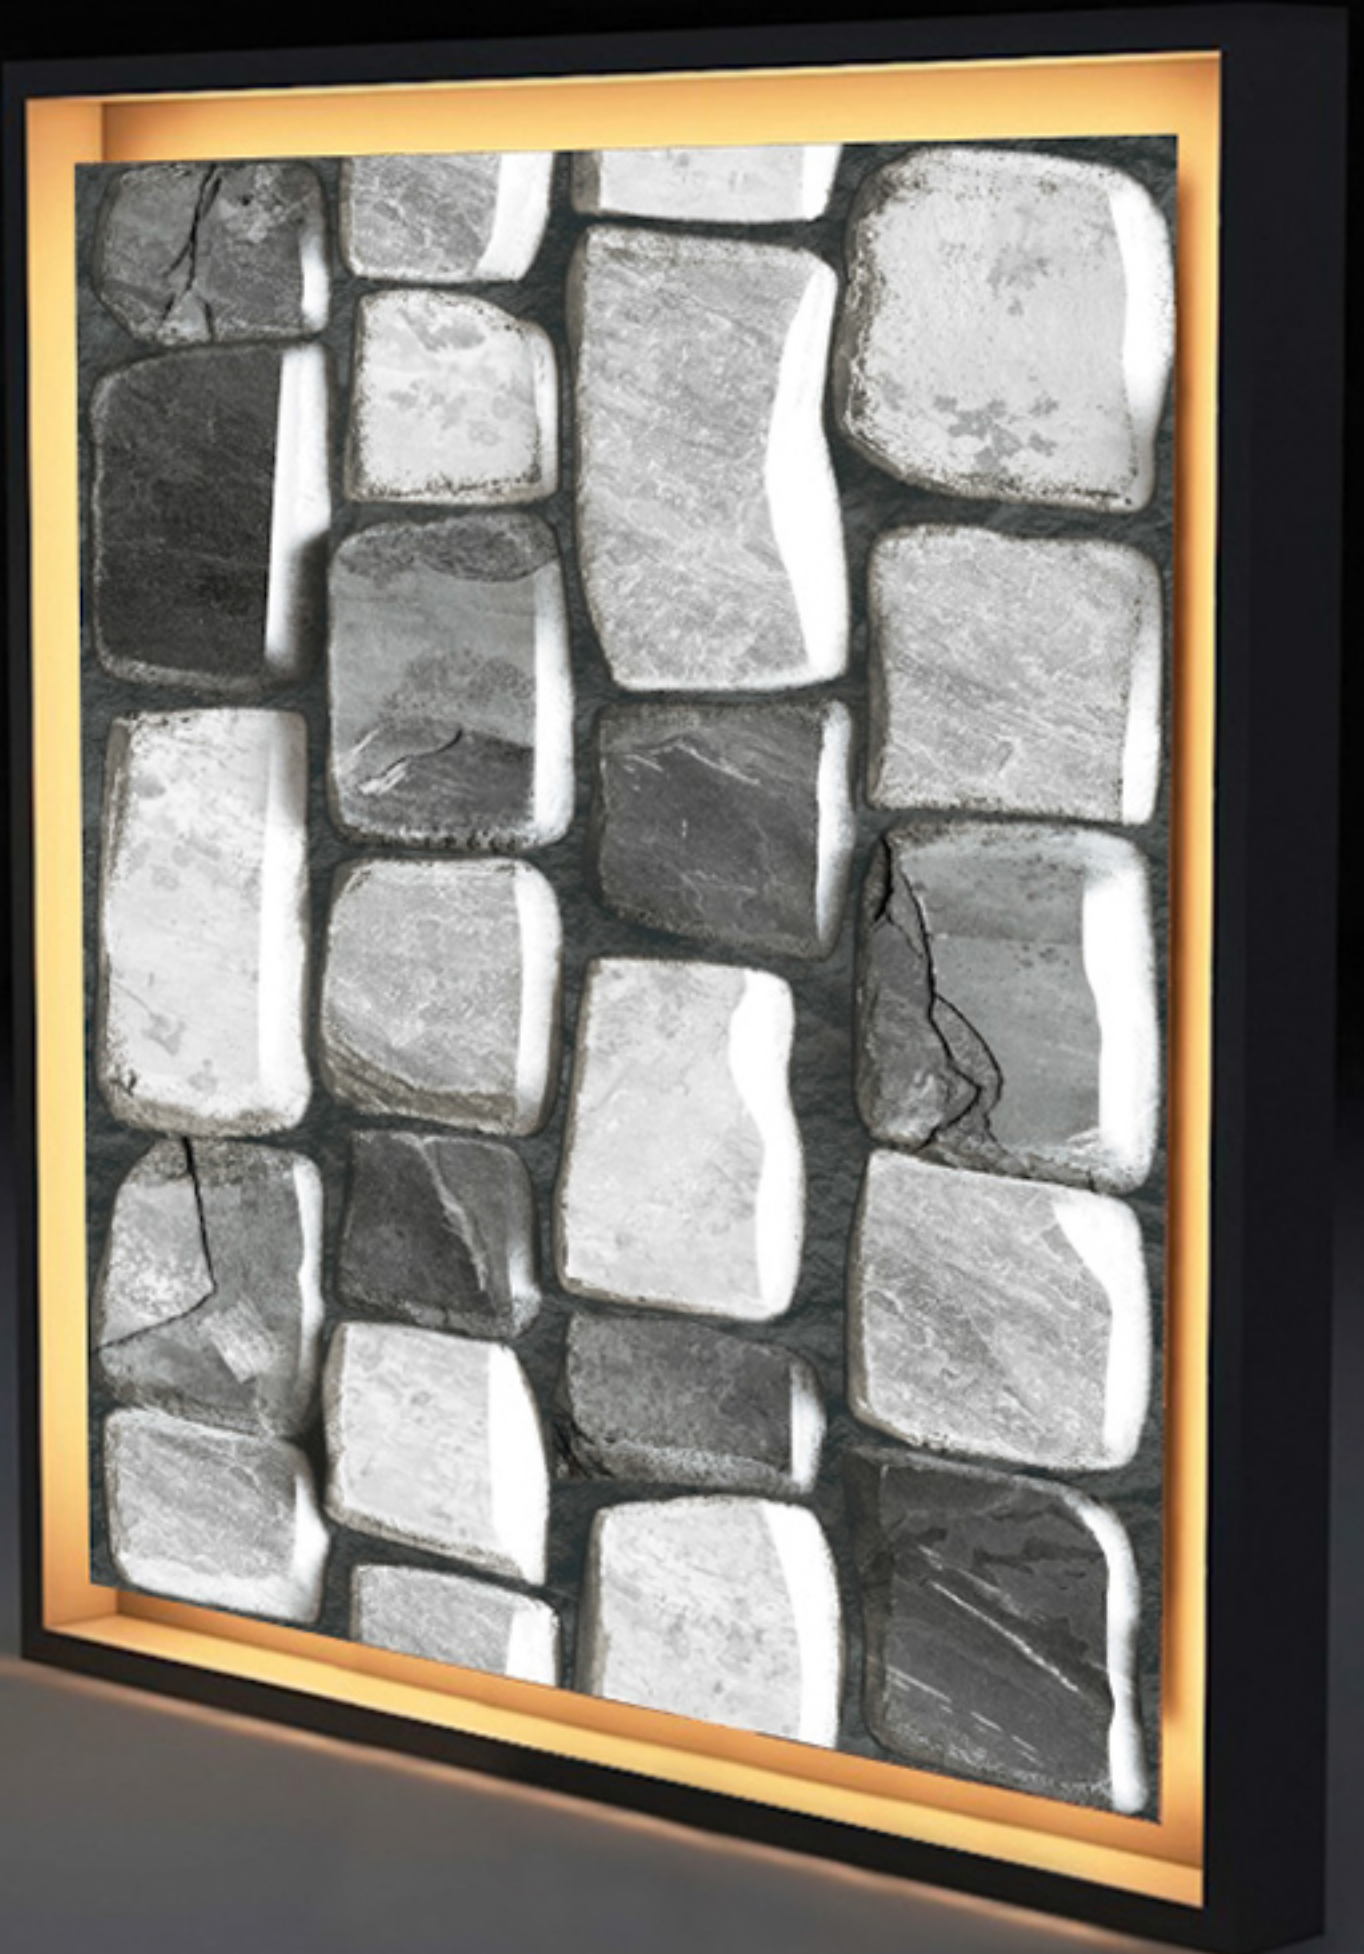

MATT - 3550

GLOSSY - 4116

N TILES

Desh Ki Shaan

Reflected
Beauty

Digital Wall Tiles

300X450MM

MATT - 3549