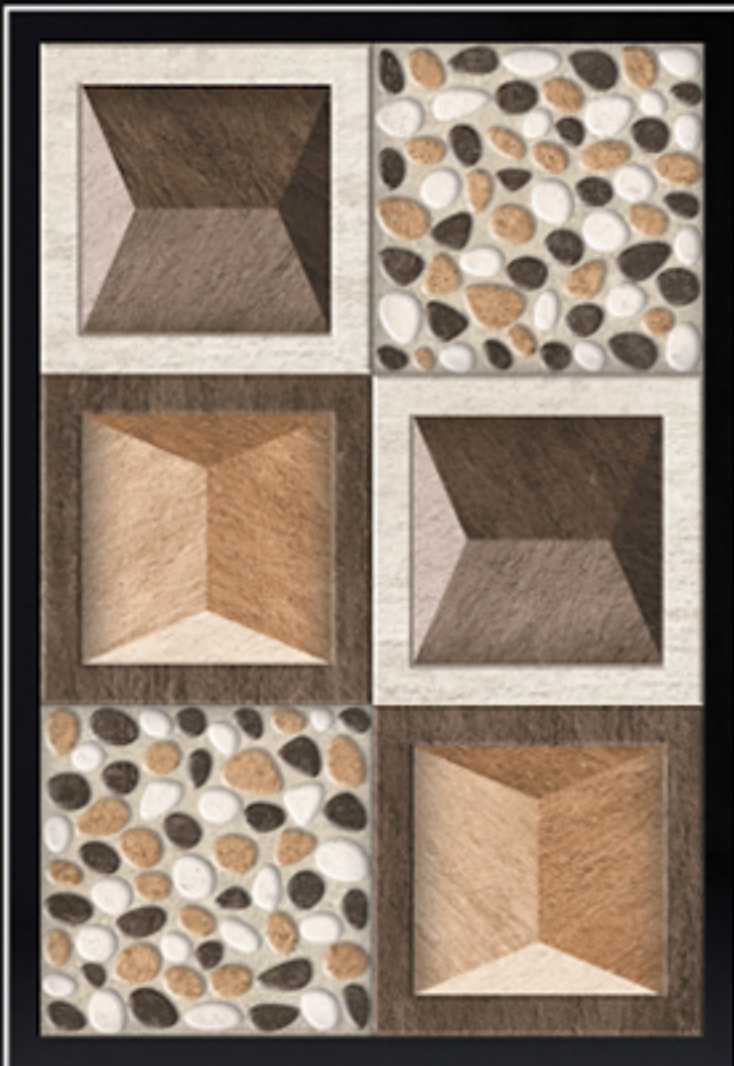

Digital Wall Tiles

300X450MM

MATT - 3565

GLOSSY - 4131

N TILES

Desh Ki Shaan

Reflected
Beauty

Digital Wall Tiles