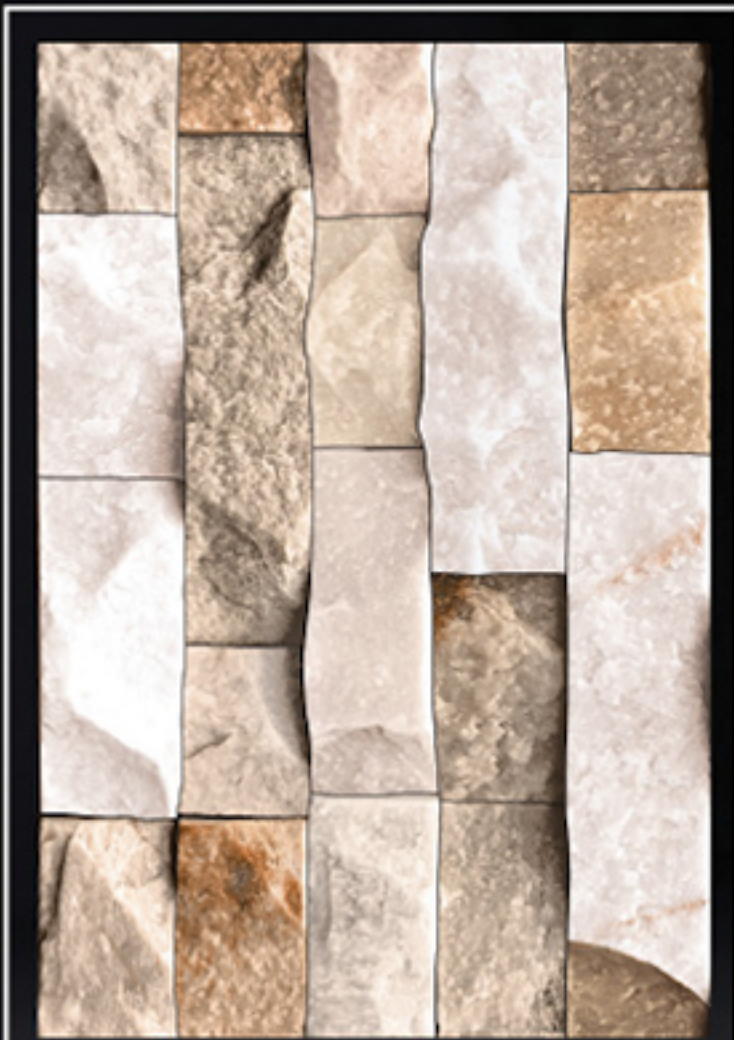

Digital Wall Tiles

300X450MM

MATT - 3560

GLOSSY - 4126

N TILES

Desh Ki Shaan

Reflected
Beauty

Digital Wall Tiles