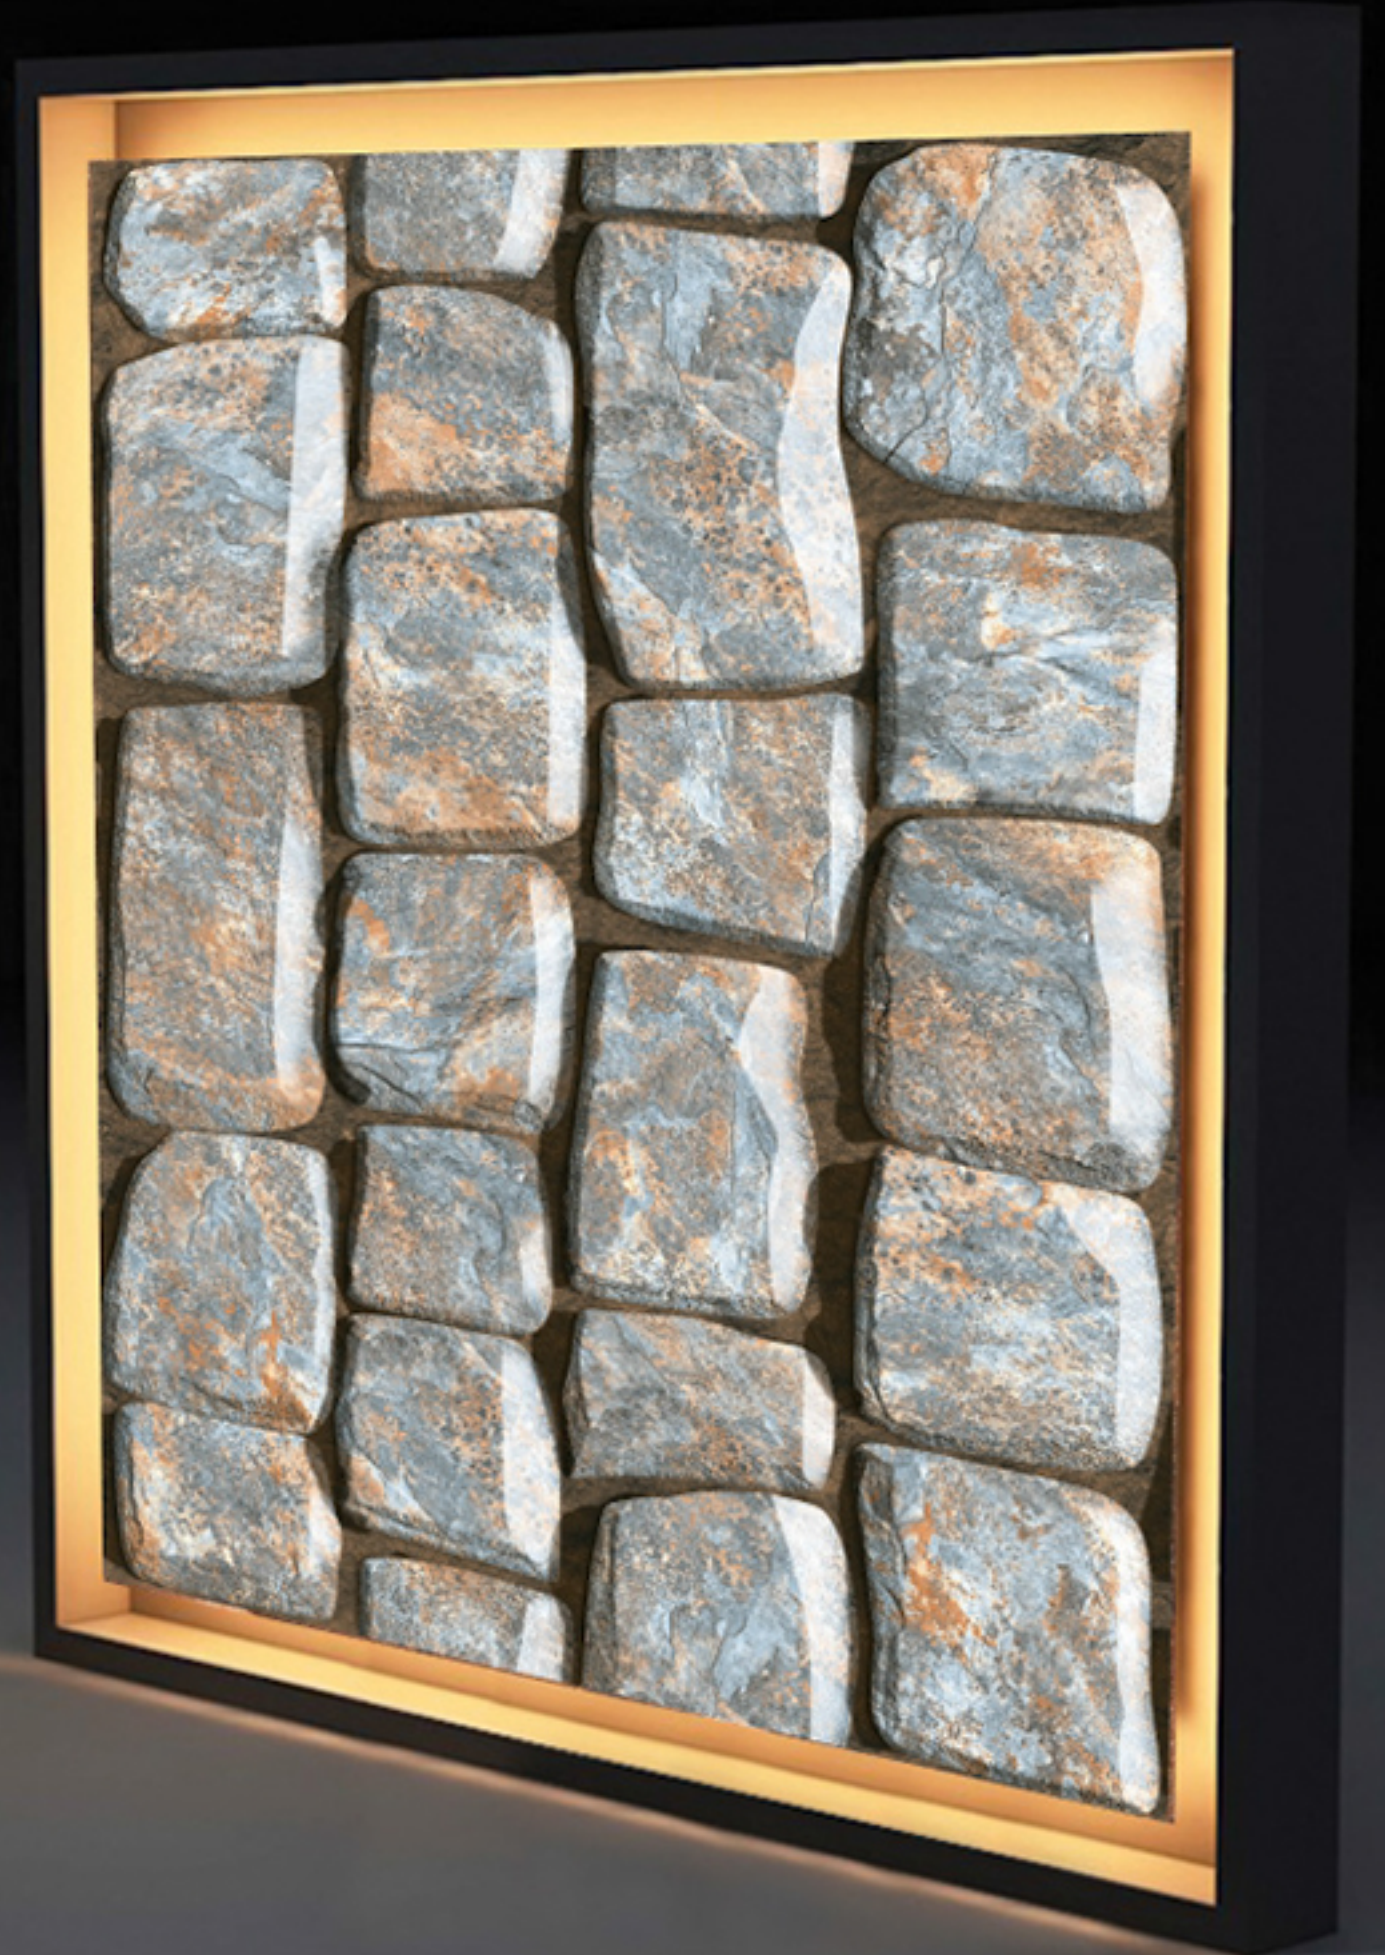

N TILES

Desh Ki Shaan

Reflected
Beauty

Digital Wall Tiles

300X450MM

MATT - 3551

GLOSSY - 4117