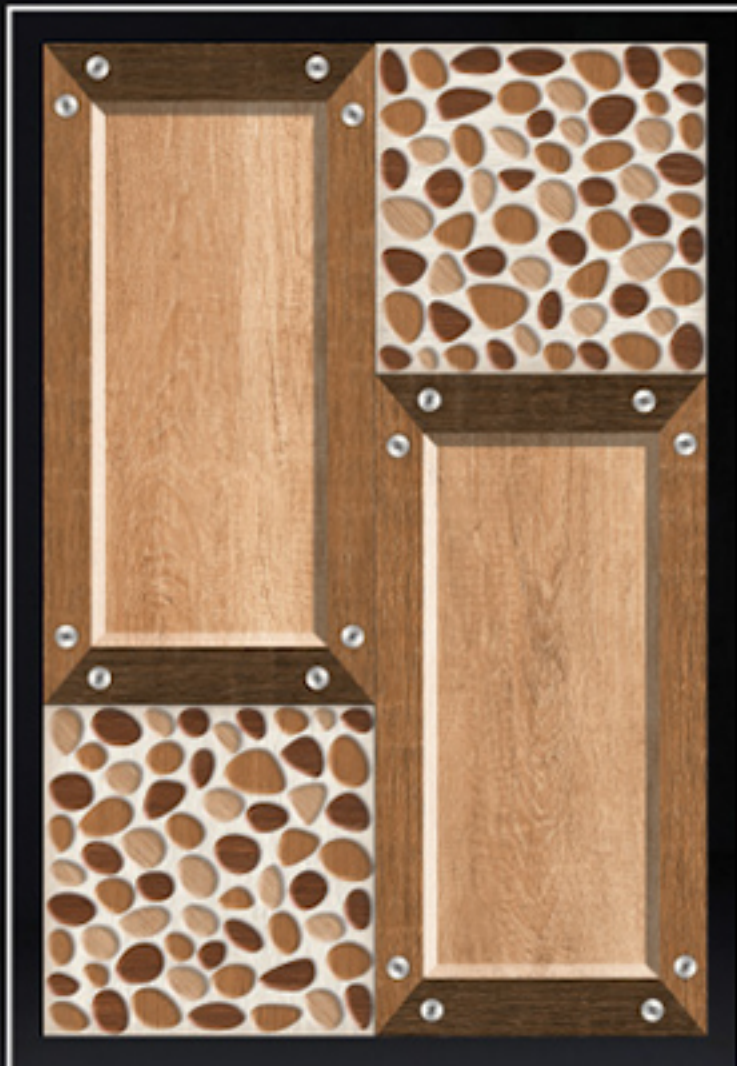

Digital Wall Tiles

300X450MM

MATT - 3563

GLOSSY - 4129