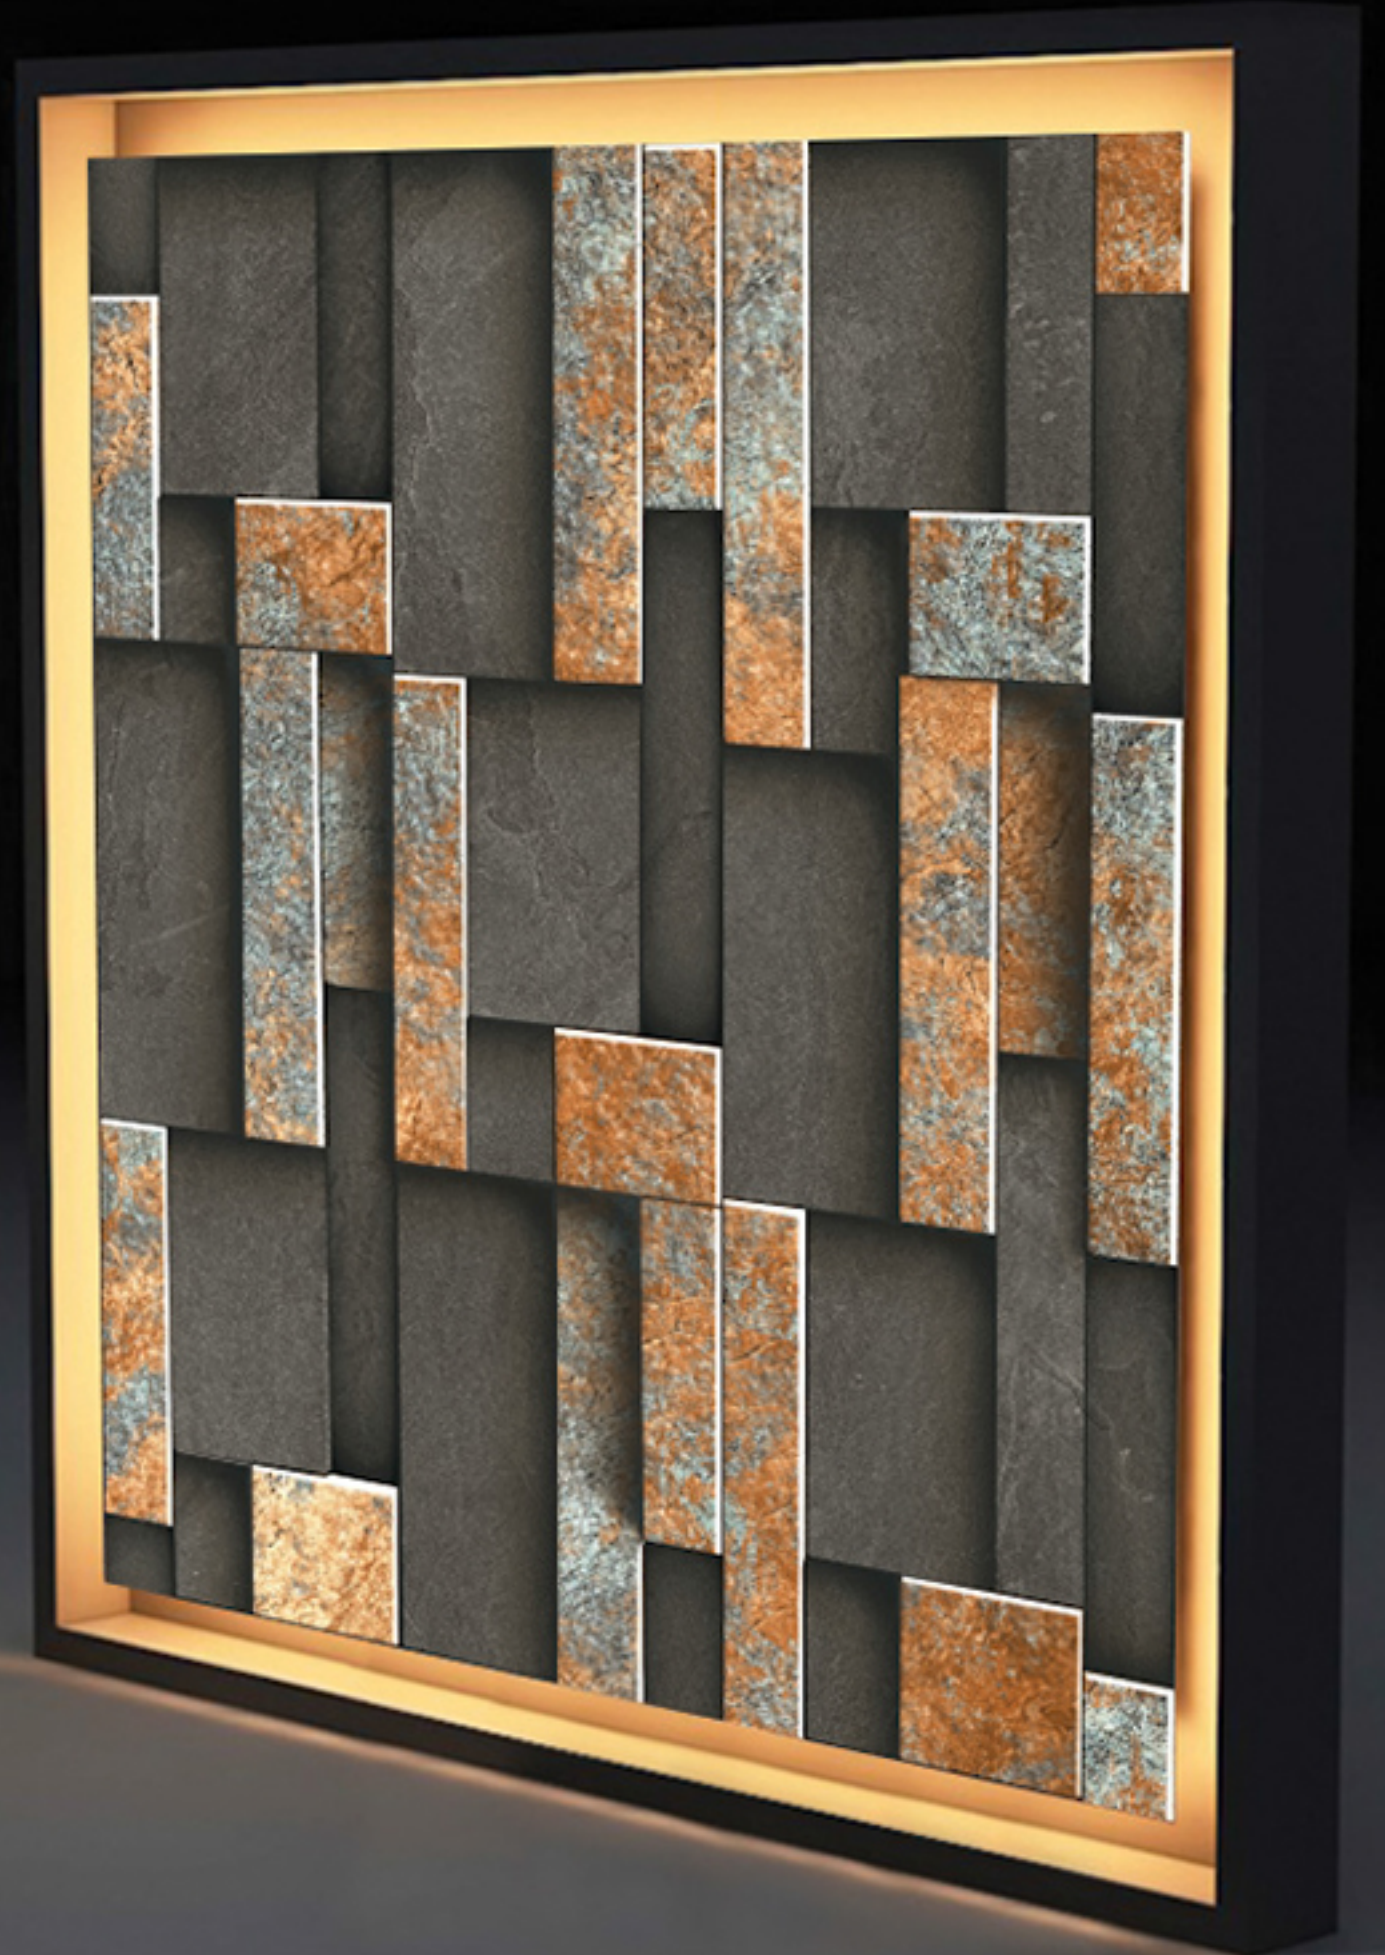

GLOSSY - 4102

N TILES

Desh Ki Shaan

Reflected
Beauty

Digital Wall Tiles

300X450MM

MATT - 3535

GLOSSY - 4101