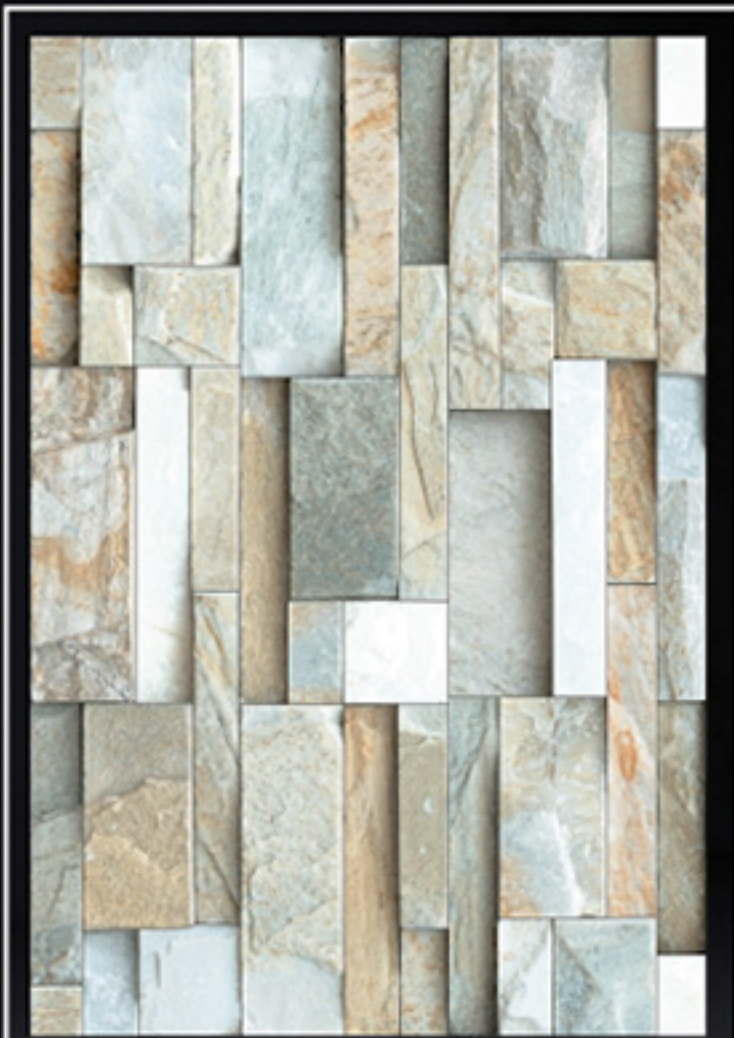

300X450MM

MATT - 3538

GLOSSY - 4104

N TILES

Desh Ki Shaan

Reflected
Beauty

Digital Wall Tiles

300X450MM