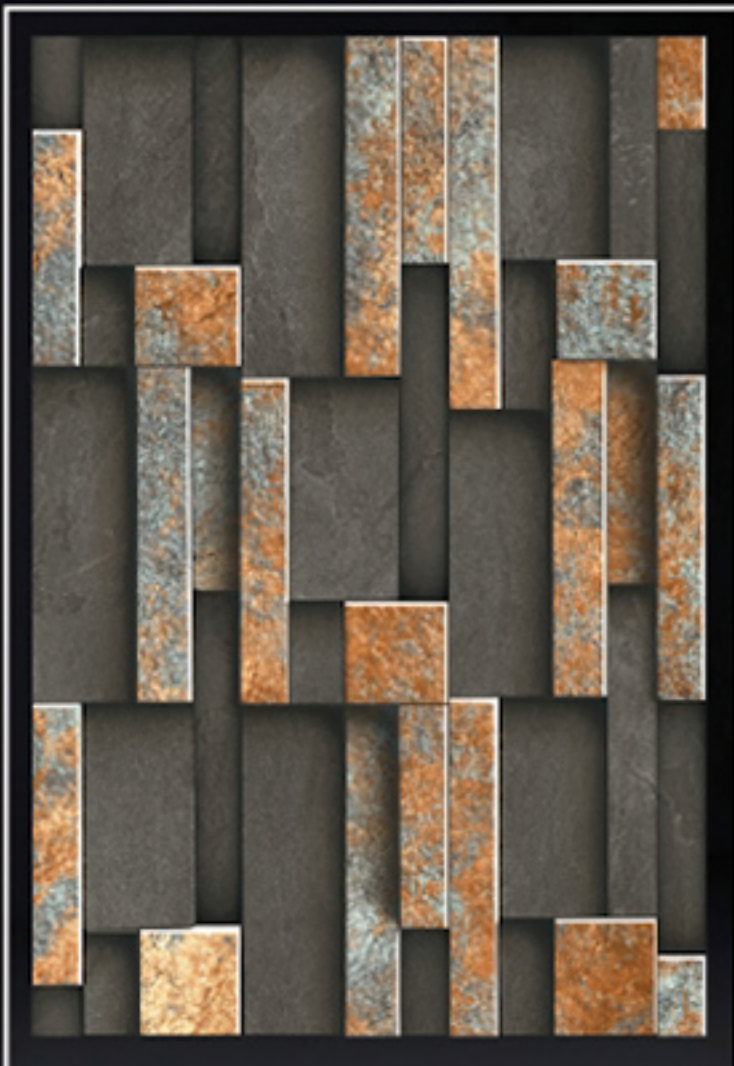

N TILES

Desh Ki Shaan

Reflected
Beauty

Digital Wall Tiles

300X450MM

MATT - 3535

GLOSSY - 4101