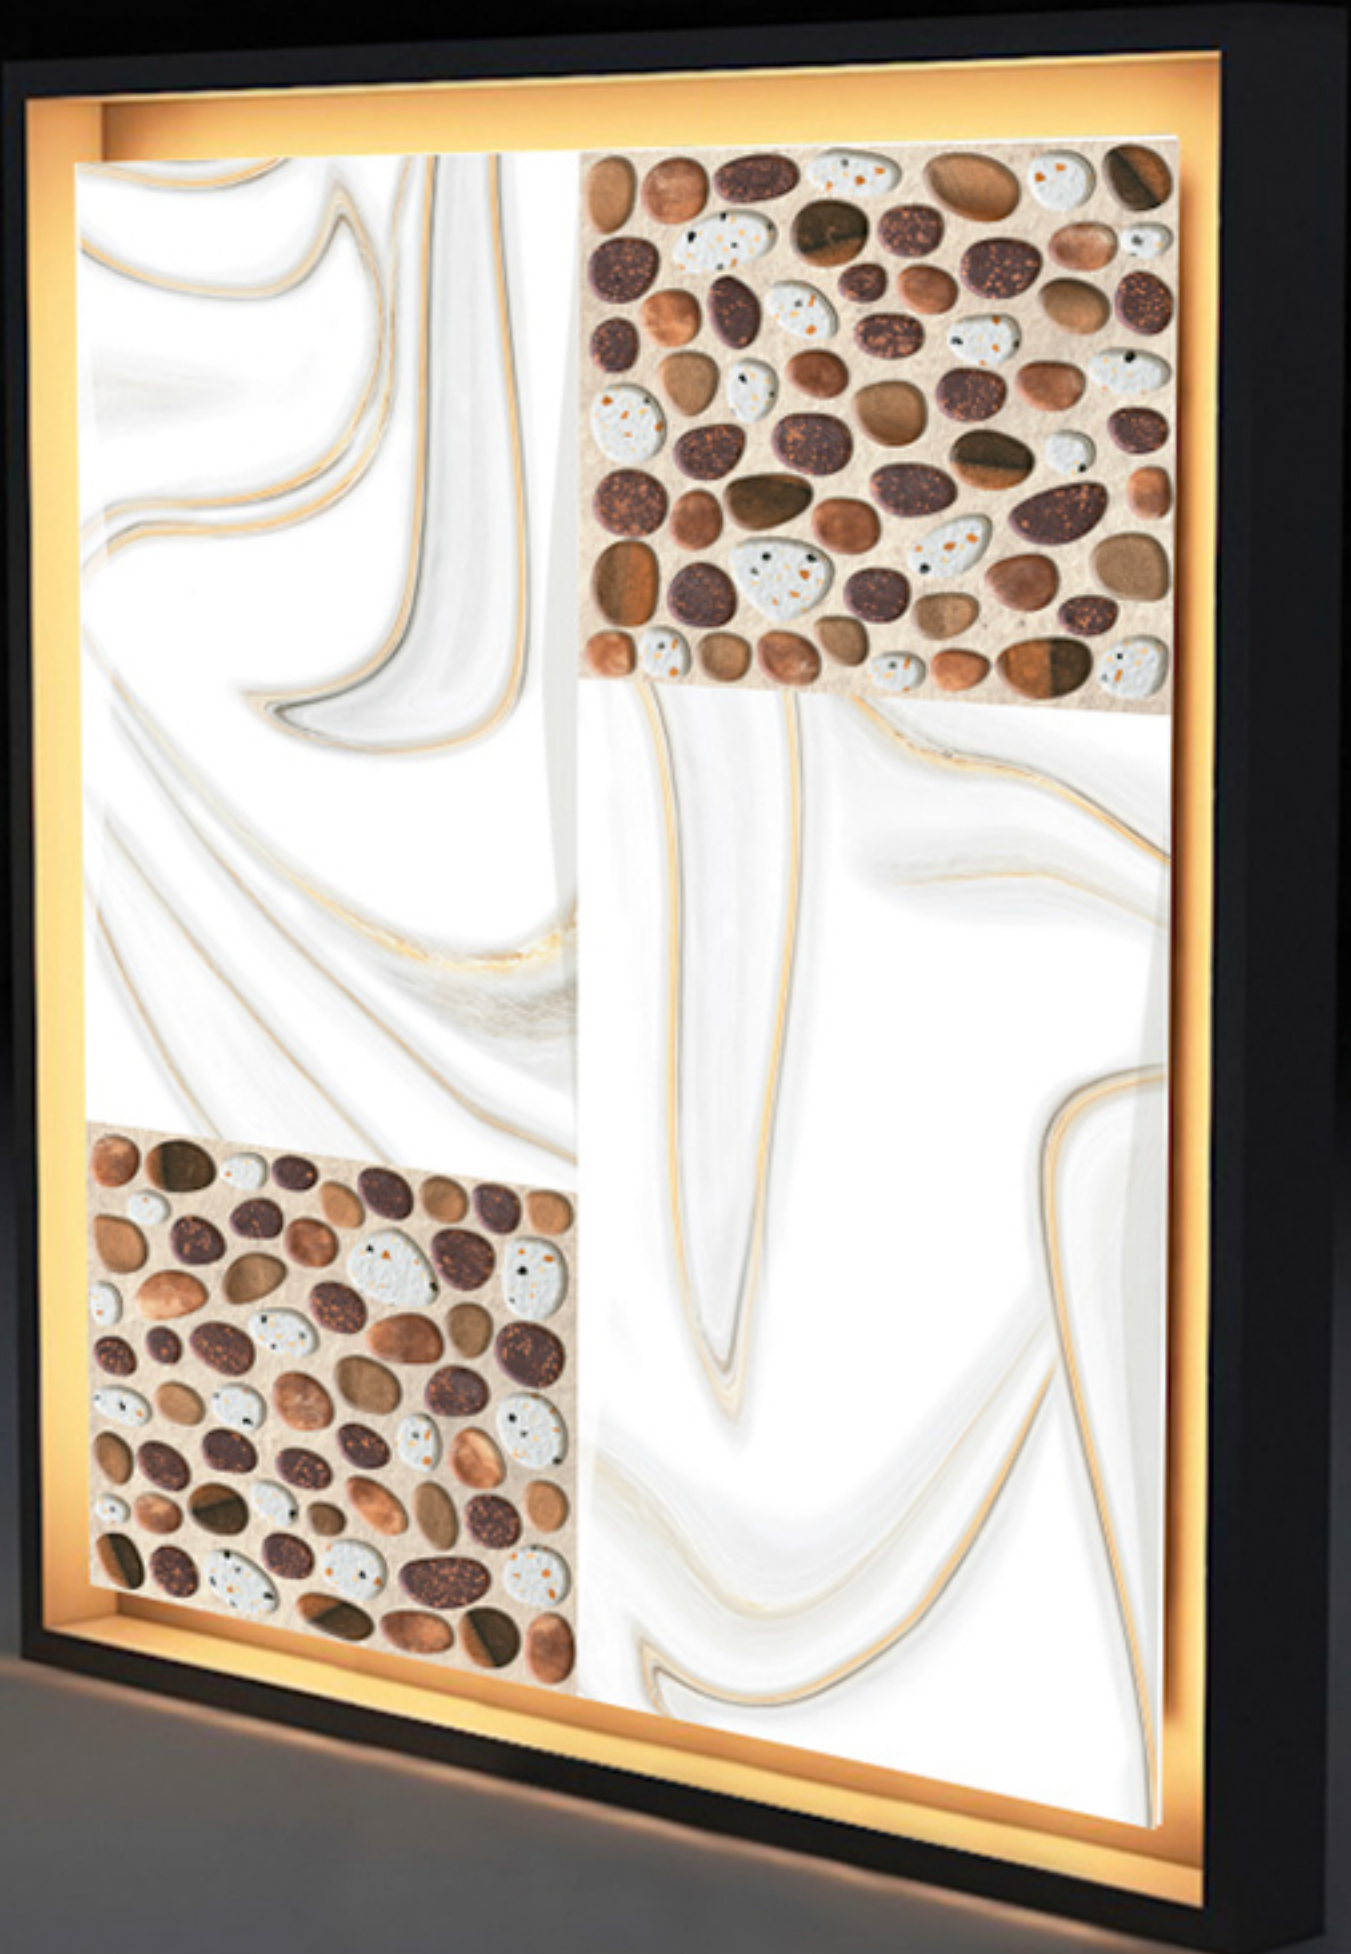

N
TILES
Desh Ki Shaan

Its all about with *Nature...*

Digital
Wall Tiles
300 x 450 mm

N TILES

Desh Ki Shaan

Reflected
Beauty

Digital Wall Tiles

300X450MM