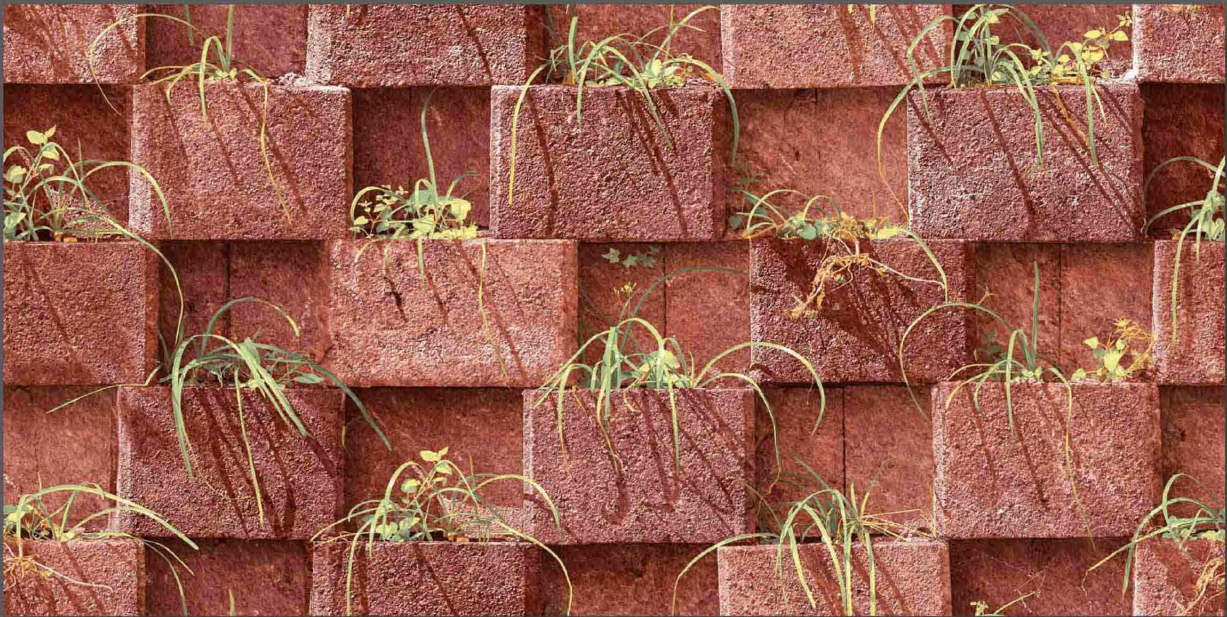

Matt
Surface

300 x 600mm

DIGITAL WALL TILES

8025

RND

8026

RND

Matt
Surface