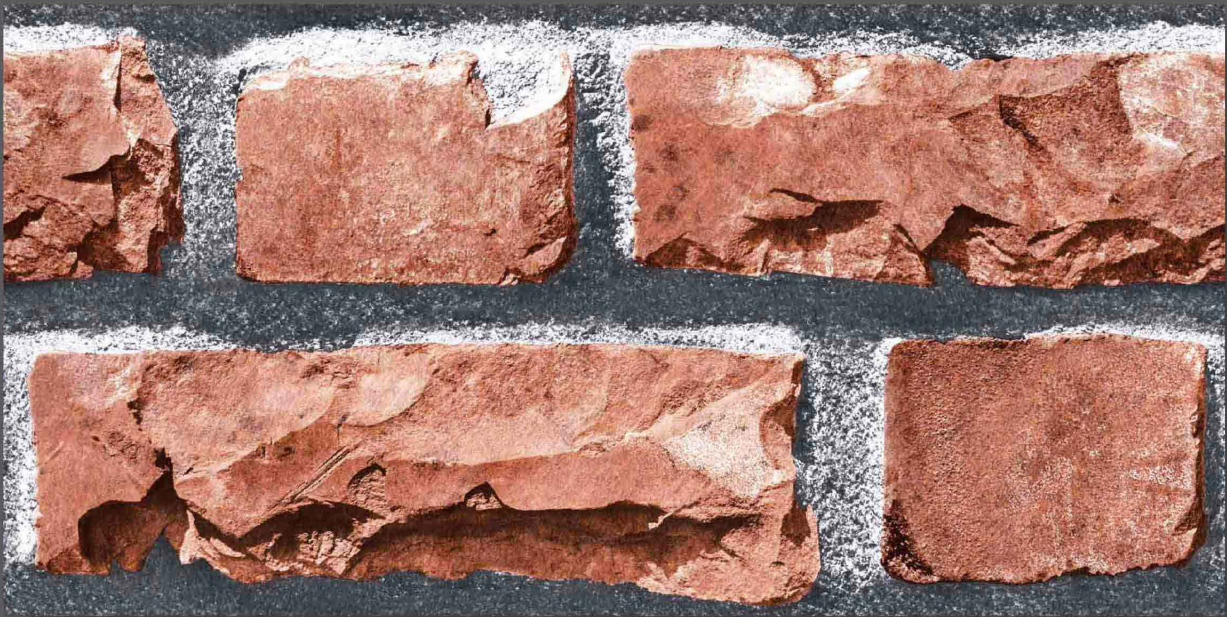

RND

8038

RND

RND

Matt
Surface

300 x 600mm

DIGITAL WALL TILES